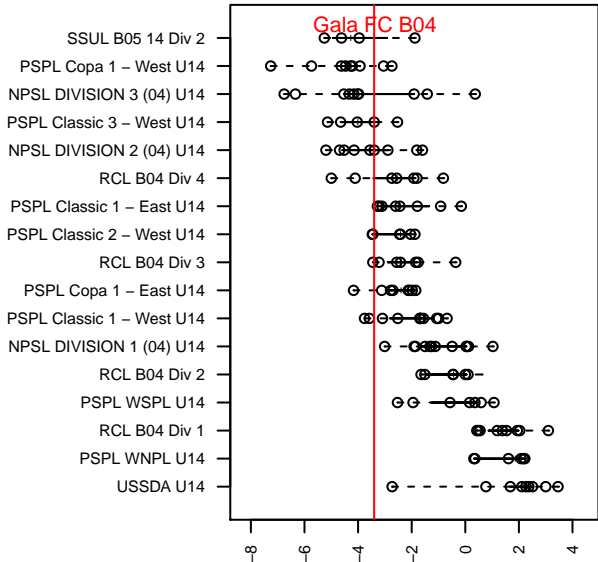

Gala FC B04

Gala FC
 Marysville, WA
 B04 total strength=949
 attack=2.75 defense=1.02
 fall league = PSPL Classic 3 – West U14

alt names used:
 Gala FC Boys U14A
 Gala FC Boys U14A
 Gala FC B04 A

Venues played:
 2017 Seattle Cup BU14 Silver
 2017 Crossfire Select U14 Silver
 2017 PSPL Classic 3 – West U14

**attack and defense variance (black dot)
relative to other teams
and top 10 in region**

**attack and defense rating
relative to others at age
and all opponents in last 13 months**

Performance relative to 13 month average