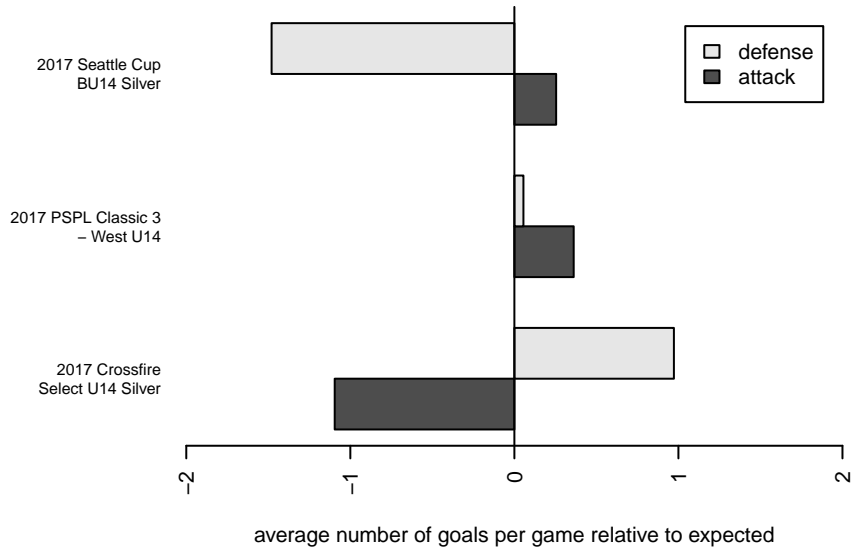

Gala FC B04

Gala FC
 Marysville, WA
 B04 total strength=949
 attack=2.75 defense=1.02
 fall league = PSPL Classic 3 – West U14

alt names used:
 Gala FC Boys U14A
 Gala FC Boys U14A
 Gala FC B04 A

Venues played:
 2017 Seattle Cup BU14 Silver
 2017 Crossfire Select U14 Silver
 2017 PSPL Classic 3 – West U14

**attack and defense variance (black dot)
relative to other teams
and top 10 in region**

**attack and defense rating
relative to others at age
and all opponents in last 13 months**

Performance relative to 13 month average