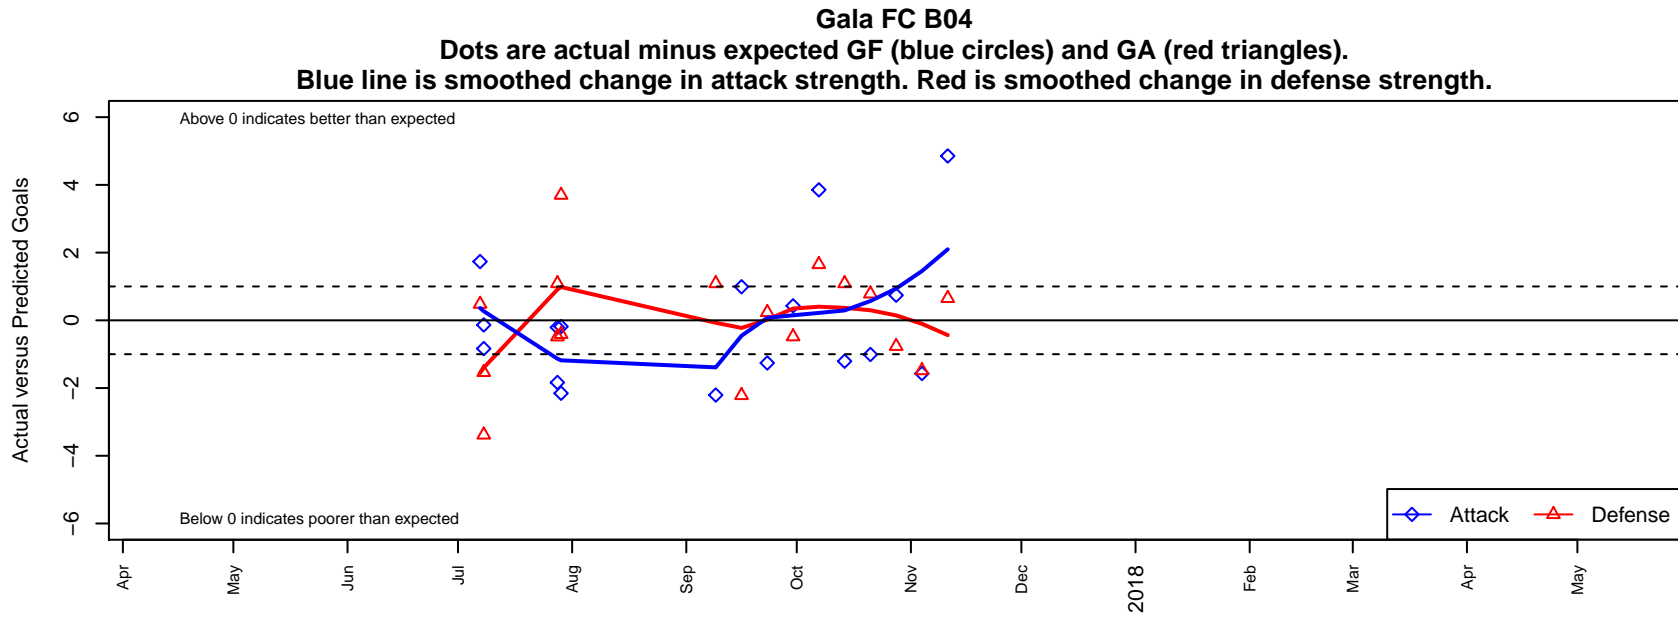

Gala FC B04

Gala FC
 Marysville, WA
 B04 total strength=949
 attack=2.75 defense=1.02
 fall league = PSPL Classic 3 – West U14

alt names used:
 Gala FC Boys U14A
 Gala FC Boys U14A
 Gala FC B04 A

Venues played:
 2017 Seattle Cup BU14 Silver
 2017 Crossfire Select U14 Silver
 2017 PSPL Classic 3 – West U14

**attack and defense variance (black dot)
relative to other teams
and top 10 in region**

**attack and defense rating
relative to others at age
and all opponents in last 13 months**

Performance relative to 13 month average