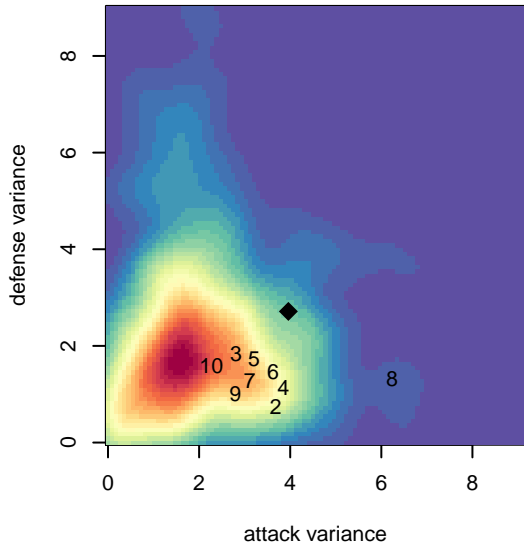

Gala FC B04

Gala FC
 Marysville, WA
 B04 total strength=949
 attack=2.75 defense=1.02
 fall league = PSPL Classic 3 – West U14

alt names used:
 Gala FC Boys U14A
 Gala FC Boys U14A
 Gala FC B04 A

Venues played:
 2017 Seattle Cup BU14 Silver
 2017 Crossfire Select U14 Silver
 2017 PSPL Classic 3 – West U14

**attack and defense variance (black dot)
relative to other teams
and top 10 in region**

**attack and defense rating
relative to others at age
and all opponents in last 13 months**

Performance relative to 13 month average