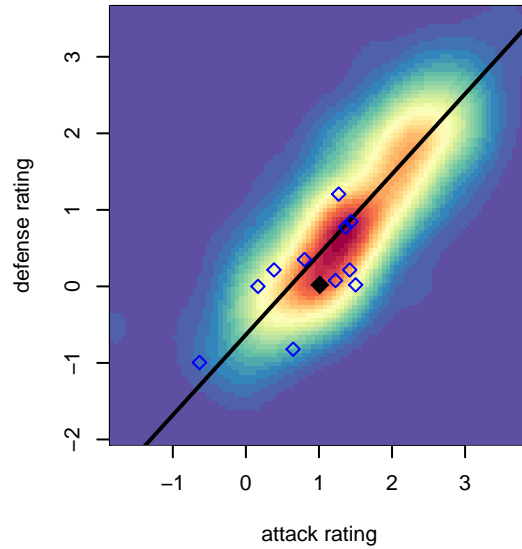

Gala FC B04

Gala FC
 Marysville, WA
 B04 total strength=949
 attack=2.75 defense=1.02
 fall league = PSPL Classic 3 – West U14

alt names used:
 Gala FC Boys U14A
 Gala FC Boys U14A
 Gala FC B04 A

Venues played:
 2017 Seattle Cup BU14 Silver
 2017 Crossfire Select U14 Silver
 2017 PSPL Classic 3 – West U14

**attack and defense variance (black dot)
relative to other teams
and top 10 in region**

**attack and defense rating
relative to others at age
and all opponents in last 13 months**

Performance relative to 13 month average