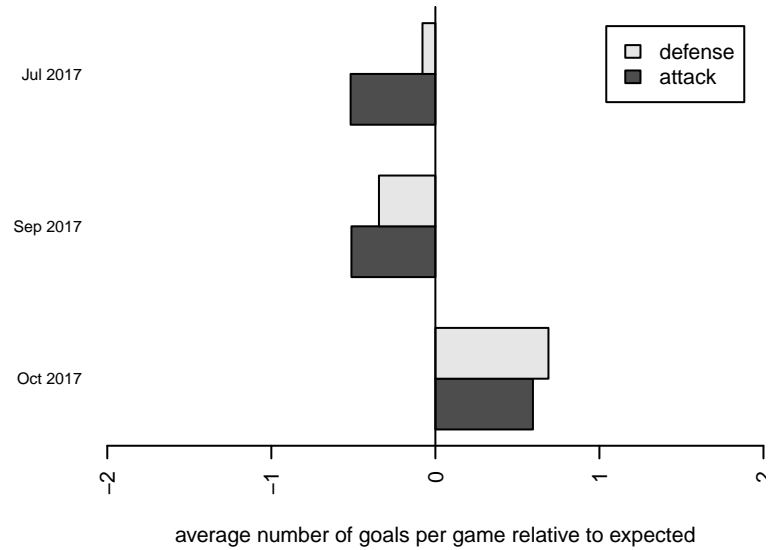

**attack and defense variance (black dot)
relative to other teams
and top 10 in region**

**attack and defense rating
relative to others at age
and all opponents in last 13 months**

Performance relative to 13 month average

Performance relative to 13 month average

date	home		away		venue	pred.home	pred.away
2017-11-11	Nortac Sparta Red B04	1	Gala FC B04	11	2017 PSPL Classic 3 – West U14	1.65	6.15
2017-11-04	ISC Gunners C B04	3	Gala FC B04	1	2017 PSPL Classic 3 – West U14	1.52	2.57
2017-10-28	Gala FC B04	3	Fenix FC B04	5	2017 PSPL Classic 3 – West U14	2.26	4.23
2017-10-21	Gala FC B04	1	TC United White B04	1	2017 PSPL Classic 3 – West U14	2.01	1.78
2017-10-14	Cascade FC Green B04	3	Gala FC B04	1	2017 PSPL Classic 3 – West U14	4.09	2.21
2017-10-07	Gala FC B04	10	Nortac Sparta Red B04	0	2017 PSPL Classic 3 – West U14	6.15	1.65
2017-09-30	Gala FC B04	3	ISC Gunners C B04	2	2017 PSPL Classic 3 – West U14	2.57	1.52
2017-09-23	Fenix FC B04	4	Gala FC B04	1	2017 PSPL Classic 3 – West U14	4.23	2.26
2017-09-16	TC United White B04	4	Gala FC B04	3	2017 PSPL Classic 3 – West U14	1.78	2.01
2017-09-09	Gala FC B04	0	Cascade FC Green B04	3	2017 PSPL Classic 3 – West U14	2.21	4.09
2017-07-29	NSC Athletico B04	0	Gala FC B04	1	2017 Crossfire Select U14 Silver	3.70	1.18
2017-07-29	Impact FC White B04	1	Gala FC B04	5	2017 Crossfire Select U14 Silver	0.59	7.15
2017-07-28	Gala FC B04	2	Cascade FC Green B04	3	2017 Crossfire Select U14 Silver	2.21	4.09
2017-07-28	Gala FC B04	0	Eastside FC Grey B04	3	2017 Crossfire Select U14 Silver	1.84	2.52
2017-07-08	Seattle United S Blue B04	5	Gala FC B04	2	2017 Seattle Cup BU14 Silver	3.46	2.14
2017-07-08	Highline SA B04	7	Gala FC B04	0	2017 Seattle Cup BU14 Silver	3.62	0.83
2017-07-07	Gala FC B04	3	Kent United Green B04	3	2017 Seattle Cup BU14 Silver	1.26	3.48